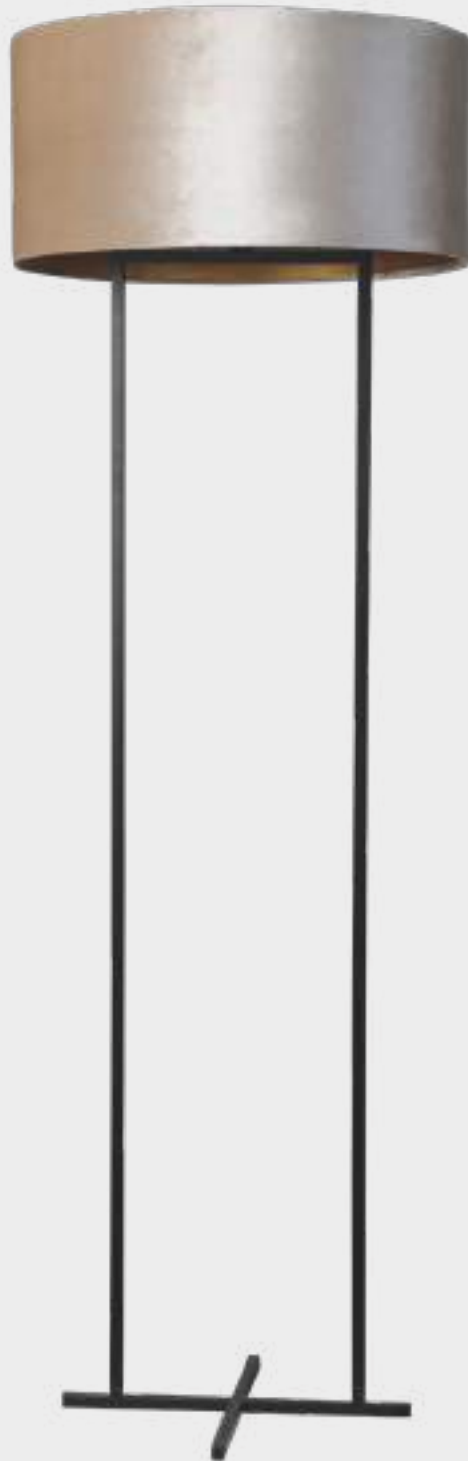

CUSTOM MADE - ON REQUEST

Velvet shade color options - inside shade gold