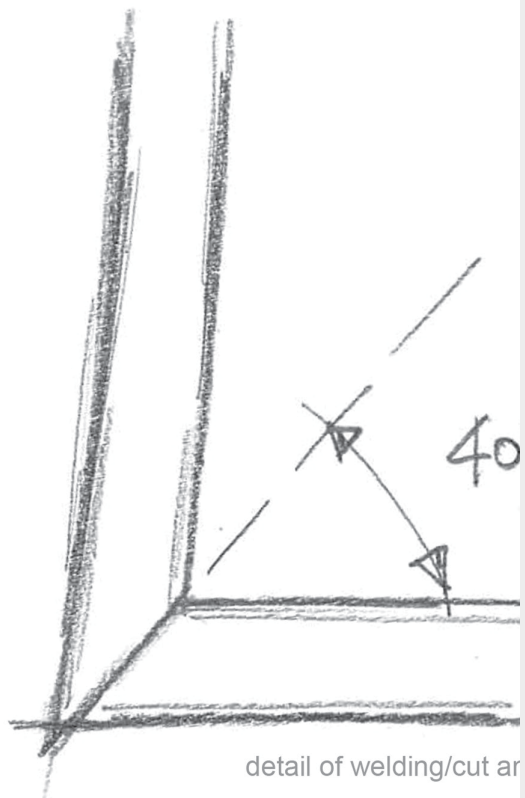

detail of welding/cut ar