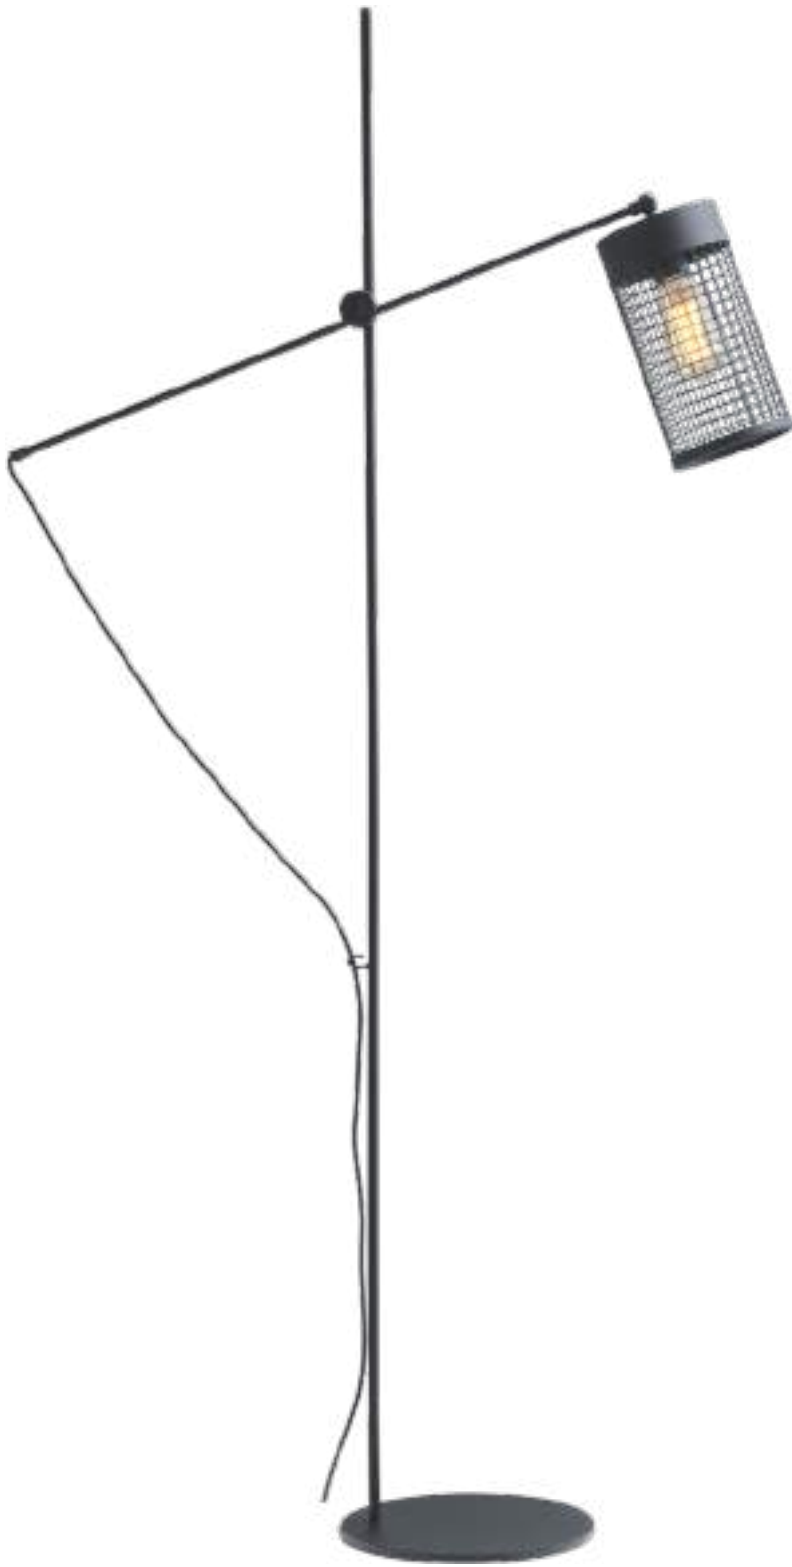

1420-05-....