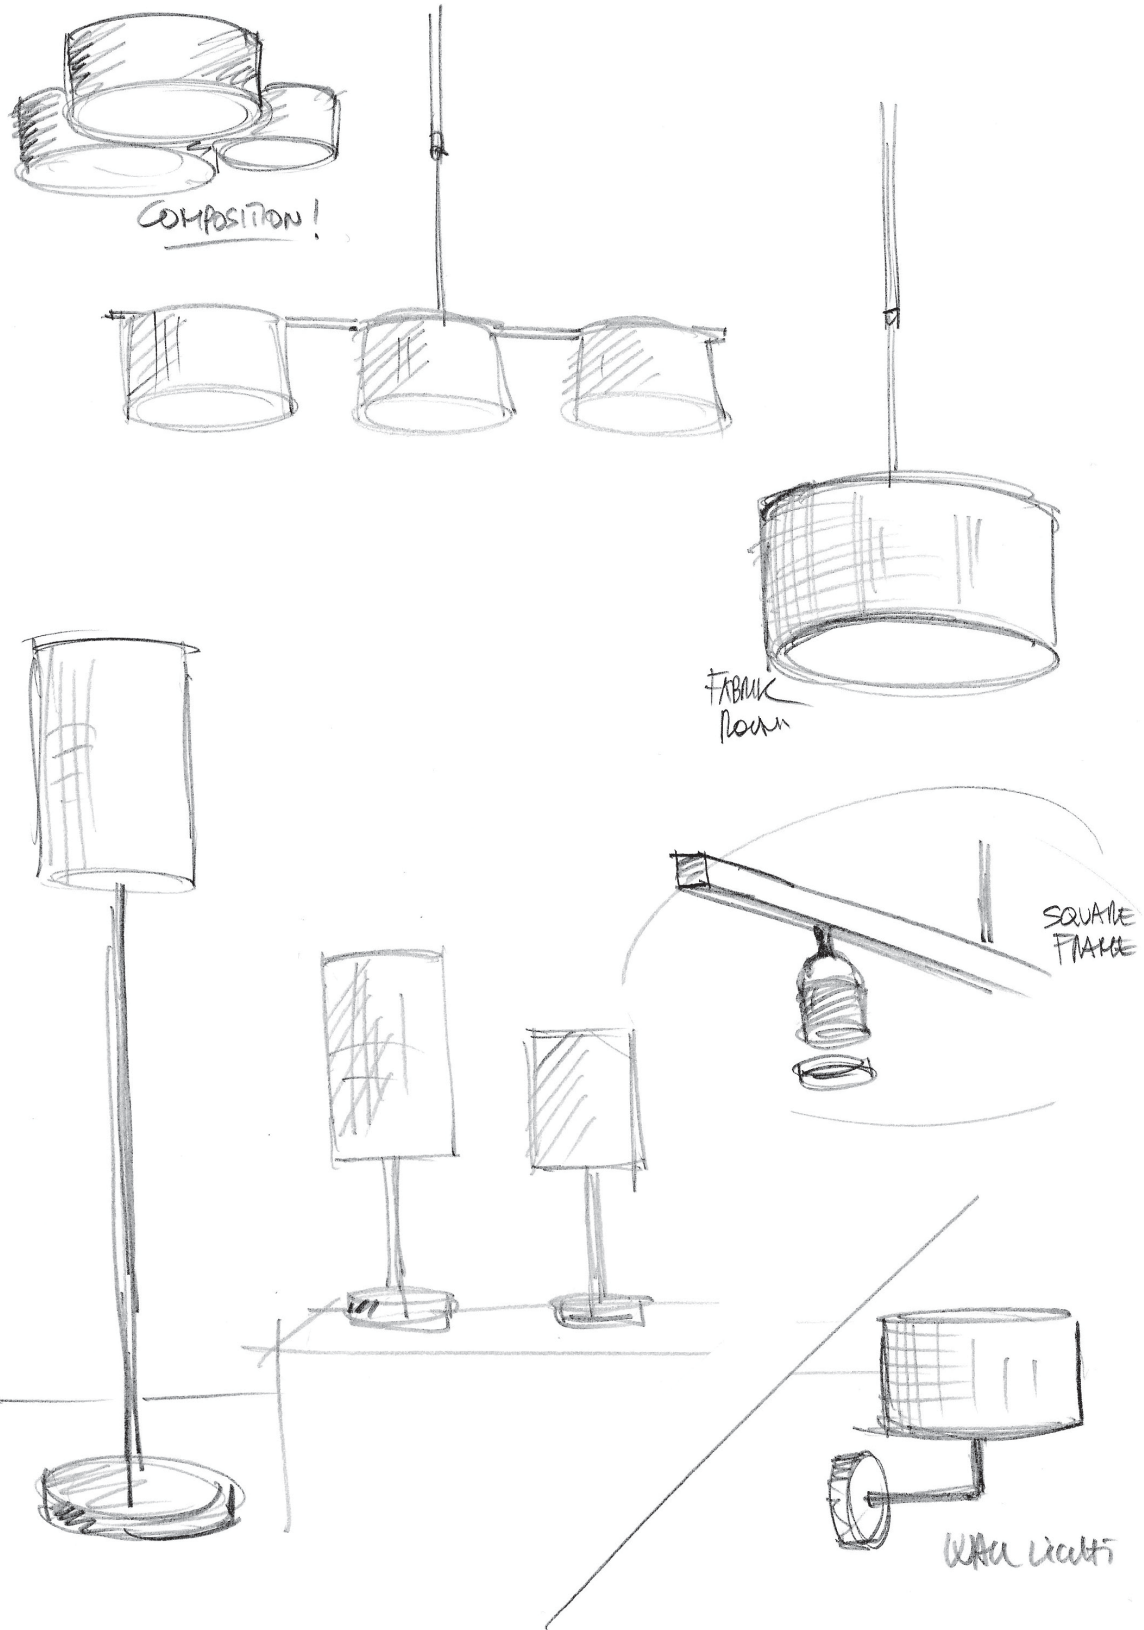

TONDO

SY0026683 | RECOMMENDED LED LIGHT BULB

SY0026683

SY0026648

37

Fixture/Frame Color

- Color options available for this collection -

....-01

....-20

....-82

Shade Color